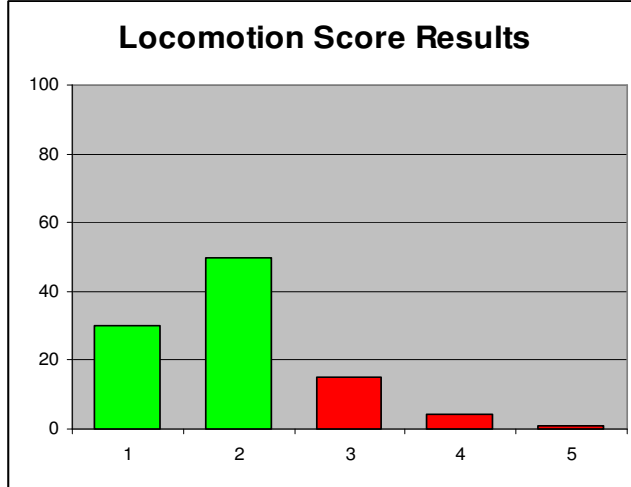

### Current Data

### Historical Data

# Benchmark Data

Index	Benchmark	Your Value	Sample	Desired	Acceptable	Poor
Cud Chewing	53.1	45.6	44602	>= 60	59-50	<50
Cow Comfort	66.9	78.9	82640	>= 80	79-70	<70
Locomotion	24.1	12.7	65631	<10	10-20	>20
Cow Cleanliness	74.2	0	11685	>=80	79-70	<70
Turn Time	176.8	85	230522	<180	180-210	>210
Teat End	63.3	0	4668	>=80	79-70	<70
Teat Skin	73.4	0	4256	>=80	79-70	<70