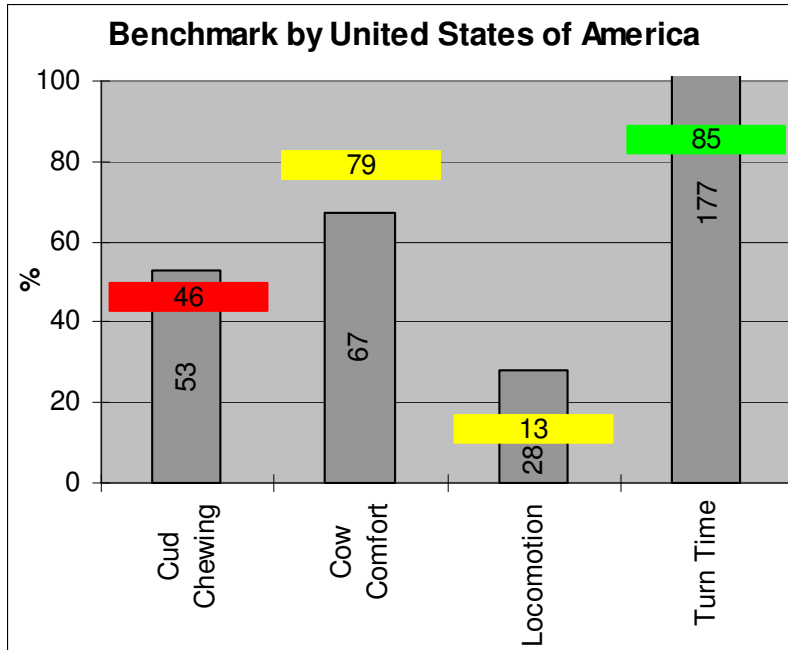

### Current Data

### Historical Data

# Benchmark Data

Index	Benchmark	Your Value	Sample	Desired	Acceptable	Poor
Cud Chewing	53.1	45.6	44602	>= 60	59-50	<50
Cow Comfort	66.9	78.9	82640	>= 80	79-70	<70
Locomotion	24.1	12.7	65631	<10	10-20	>20
Cow Cleanliness	74.2	0	11685	>=80	79-70	<70
Turn Time	176.8	85	230522	<180	180-210	>210
Teat End	63.3	0	4668	>=80	79-70	<70
Teat Skin	73.4	0	4256	>=80	79-70	<70