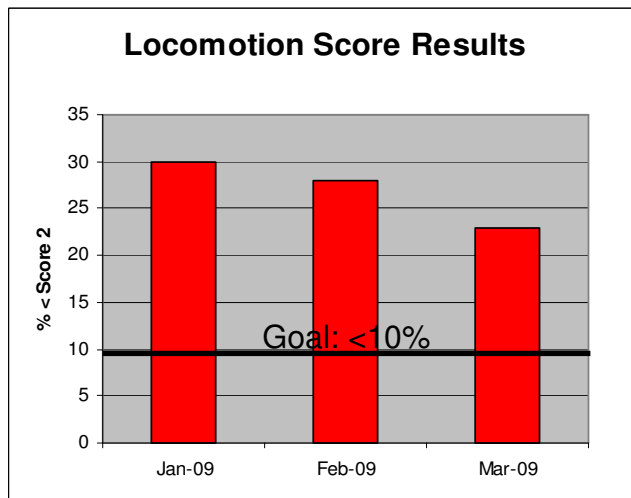

### Current Data

### Historical Data

# Benchmark Data

Index	Benchmark	Your Value	Sample	Desired	Acceptable	Poor
Cud Chewing	53.1	45.6	44602	>= 60	59-50	<50
Cow Comfort	66.9	78.9	82640	>= 80	79-70	<70
Locomotion	24.1	12.7	65631	<10	10-20	>20
Cow Cleanliness	74.2	0	11685	>=80	79-70	<70
Turn Time	176.8	85	230522	<180	180-210	>210
Teat End	63.3	0	4668	>=80	79-70	<70
Teat Skin	73.4	0	4256	>=80	79-70	<70