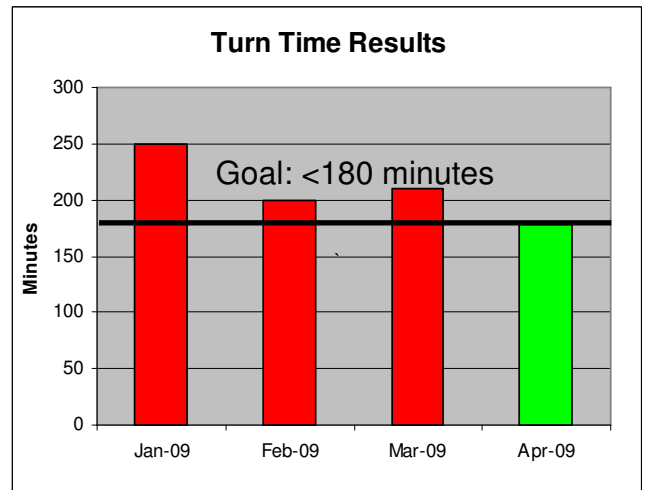

### Current Data

# Benchmark Data

Index	Benchmark	Your Value	Sample	Desired	Acceptable	Poor
Cud Chewing	53.1	45.6	44602	>= 60	59-50	<50
Cow Comfort	66.9	78.9	82640	>= 80	79-70	<70
Locomotion	24.1	12.7	65631	<10	10-20	>20
Cow Cleanliness	74.2	0	11685	>=80	79-70	<70
Turn Time	176.8	85	230522	<180	180-210	>210
Teat End	63.3	0	4668	>=80	79-70	<70
Teat Skin	73.4	0	4256	>=80	79-70	<70