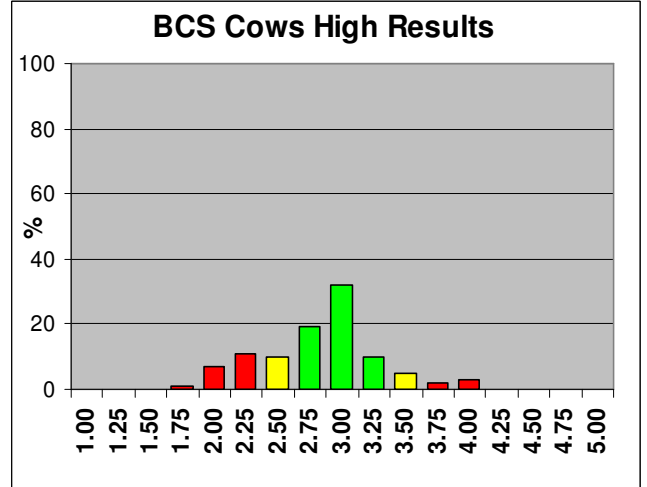

### Current Data

### Historical Data

# Benchmark Data

Index	Benchmark	Your Value	Sample	Desired	Acceptable	Poor
Cud Chewing	53.1	45.6	44602	>= 60	59-50	<50
Cow Comfort	66.9	78.9	82640	>= 80	79-70	<70
Locomotion	24.1	12.7	65631	<10	10-20	>20
Cow Cleanliness	74.2	0	11685	>=80	79-70	<70
Turn Time	176.8	85	230522	<180	180-210	>210
Teat End	63.3	0	4668	>=80	79-70	<70
Teat Skin	73.4	0	4256	>=80	79-70	<70