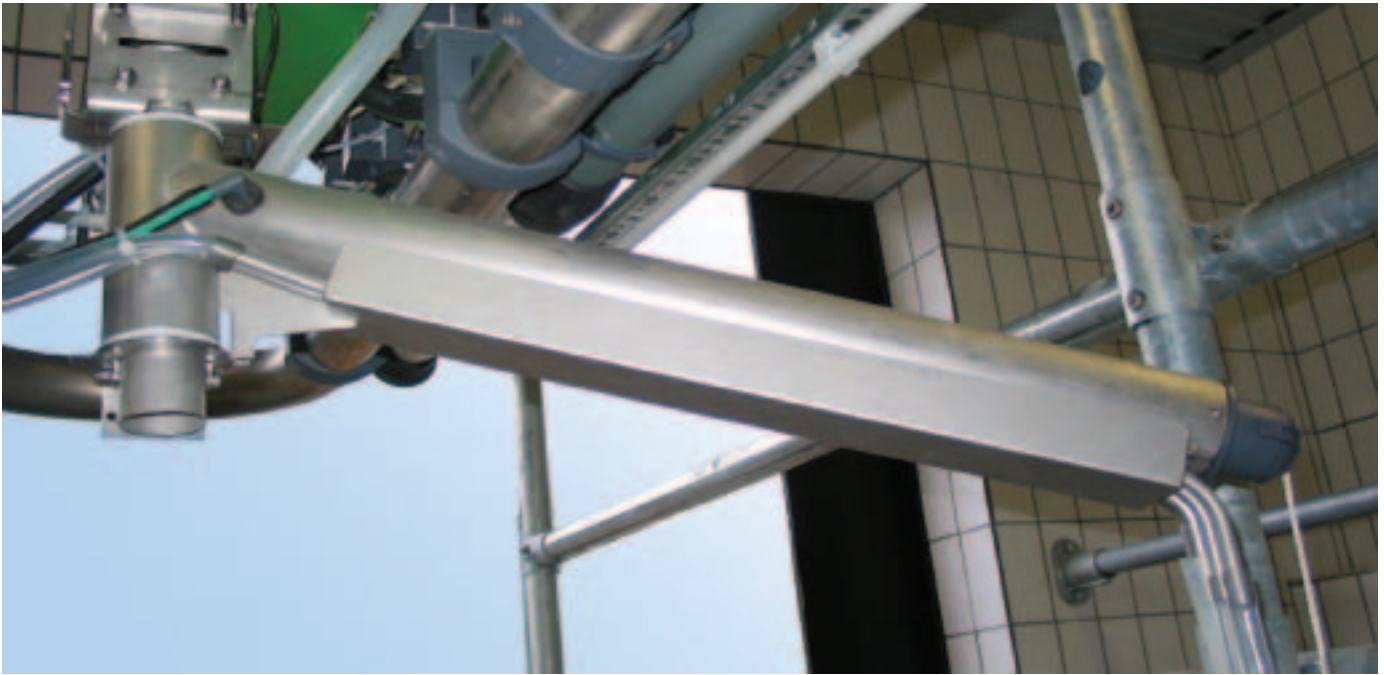

Economically efficient — both sides of the milking parlor can use one set of milking units, pulsator and detacher.

Proven design — uses the rugged and affordable EuroClass 800 herringbone stall, designed for maximum space efficiency, cow comfort and operator convenience.

PosiSwing 800D arm — exclusive technology from WestfaliaSurge that automates milk-start function, makes handling the milking unit more efficient. When used with an automatic detacher, take-off cylinder is incorporated into a PosiSwing arm. Simplifies hose management.

Herd management/milk metering capabilities — can be combined with Metatron P21 to capture herd data. Metatron can also control entrance and exit gates.

Optional automatic cow identification can be added to Metatron 21 systems.

High milk quality — smooth, non aggressive milking process protects teat health and maintains milk quality. Milk handling system meets 3A sanitary standards.

Optimum operator efficiency — easy access to cows, PosiSwing arm positions hoses for good unit alignment and keeps operator pit open and orderly. Automation also improves efficiency.

Fits your management style — can be matched to any system from basic pulsation and milking equipment to complete milk metering and I.D. systems.

Choose from the following packages:

- EuroClass 800 with manually operated PosiSwing 800 arm.
- EuroClass 800 with PosiSwing 800D arm with ACR3 and vacuum operated detacher.
- EuroClass 800 with PosiSwing 800D with included vacuum operated detacher cylinder and Metatron P21 milk meter system.